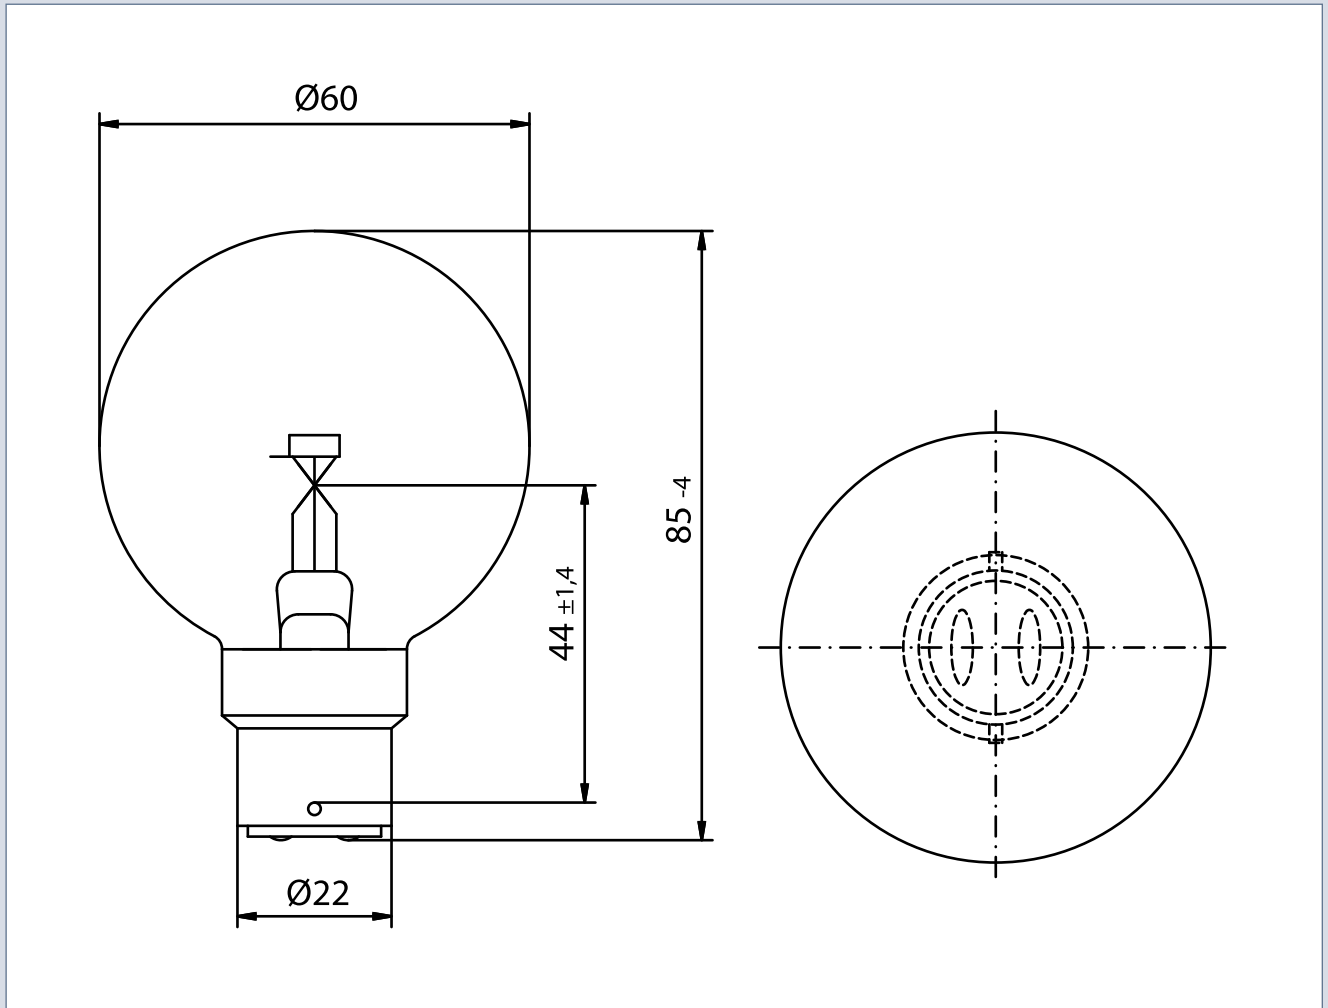

INDUSTRIAL SPECIALTY LIGHTING

Industrial Marine - Datasheet

MARINE LAMPS - 10.3V 40 / 40W BA22D-3 DR. FISCHER

PRODUCT NUMBER **304842030** []

Tol.

VOLTAGE	10.3	V	
WATTAGE	40 / 40	W	± 8
LUMEN OUTPUT	700	LM	± 10
LUMEN PRO WATT	17.5	LM/W	
AVERAGE LIFE	1500	H	
BASE	BA22D-3	/	
REMARKS	DOUBLE FILAMENT		
BRAND	DR. FISCHER		