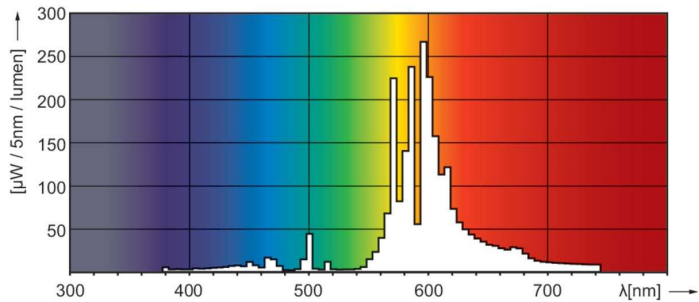

MASTER SON PIA Plus

Product Data	
Order product name	MASTER SON PIA Plus 70W E27
Full product name	MASTER SON PIA Plus 70W E27
Full product code	871829118040100
Order code	928061009835
Material Nr. (12NC)	928061009835

Net Weight (Piece)	0.055 kg
EAN/UPC - Product/Case	8718291180401
Numerator - Packs per outer box	24
EAN/UPC - Case	8718291180418

Dimensional drawing

Product	D (max)	C (max)
MASTER SON PIA Plus 70W E27	71 mm	156 mm

Photometric data

Light Distribution Diagram - MASTER SON PIA Plus 70W E27

Spectral Power Distribution Colour - MASTER SON PIA Plus 70W E27