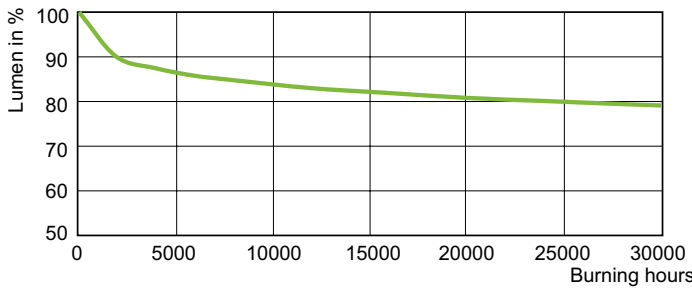

Lifetime

Lumen Maintenance Diagram - MASTER SON PIA Plus 70W E27

LDLE_SON-PIA_0006-Life expectancy diagram