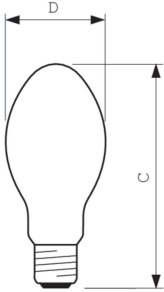

### Product data

General Information	
Cap-Base	E27
Operating Position	UNIVERSAL [Any or Universal (U)]
Flux measurement reference	Sphere
Life to 50% Failures (Nom)	30,000 hour(s)

Light Technical	
Color Code	220 [CCT of 2000K]
Luminous Flux	6,000 lm
Luminous Efficacy (rated) (Nom)	83.33 lm/W
Chromaticity Coordinate X (Nom)	0.54
Chromaticity Coordinate Y (Nom)	0.42
Correlated Color Temperature (Nom)	1900 K
Color rendering index (CRI)	-

Operating and Electrical	
Power Consumption	72.0 W

Voltage (Nom)	90 V
---------------	------

Controls and Dimming	
Dimmable	Yes

Mechanical and Housing	
Bulb Finish	Coated glass
Bulb Shape	B70

Approval and Application	
Energy Consumption kWh/1000 h	72 kWh
EPREL Registration Number	473312
Energy Efficiency Class	G
Mercury (Hg) Content (Nom)	12.2 mg
Mercury (Hg) Content (Max)	12.2 mg

## Dimensional drawing

Product	D (max)	C (max)
MASTER SON PIA Plus 70W E27	71 mm	156 mm