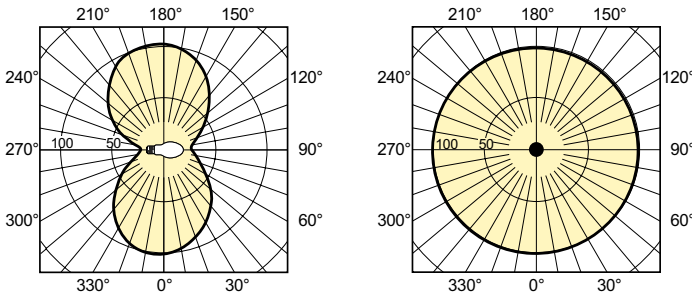

MASTER SON PIA Plus

Product Data	
Order product name	MASTER SON PIA Plus 70W E27
Full product name	MASTER SON PIA Plus 70W E27
Full product code	871829118040100
Order code	928061009835
Material Nr. (12NC)	928061009835

Net Weight (Piece)	0.055 kg
EAN/UPC - Product/Case	8718291180401
Numerator - Packs per outer box	24
EAN/UPC - Case	8718291180418

Dimensional drawing

Product	D (max)	C (max)
MASTER SON PIA Plus 70W E27	71 mm	156 mm

Photometric data

Light Distribution Diagram - MASTER SON PIA Plus 70W E27

Spectral Power Distribution Colour - MASTER SON PIA Plus 70W E27