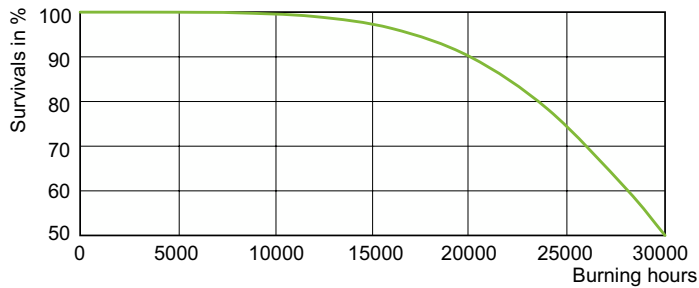

Lifetime

Lumen Maintenance Diagram - MASTER SON PIA Plus 70W E27

LDLE_SON-PIA_0006-Life expectancy diagram