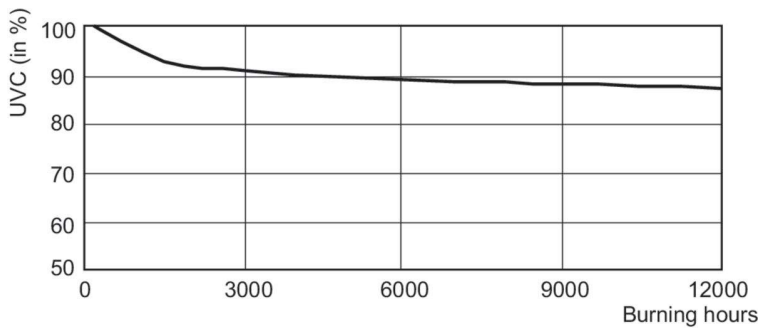

Lifetime

Lumen Maintenance Diagram - TUV 230W XPT 20PK