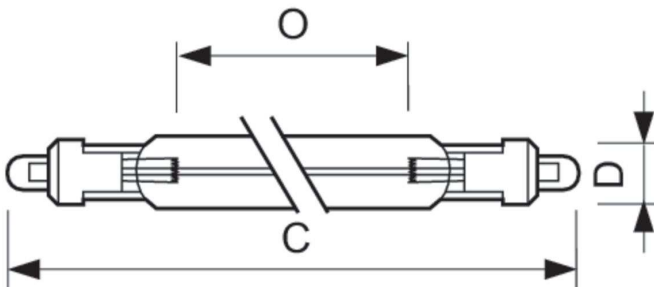

### Product data

<b>General Information</b>		<b>Lamp Current (Nom)</b>		3.06 A
Cap-Base	G5.4x17q	<b>Controls and Dimming</b>		
Operating Position	H45 [h45]	Dimmable	Yes	
<b>Light Technical</b>		<b>Product Data</b>		
Arc Length O (Nom)	1,400 mm	Order product name	TUV 230W XPT 20PK	
<b>Operating and Electrical</b>		Full product name	TUV 230W XPT 20PK	
Power Consumption	230 W	Full product code	871150021441605	

## Dimensional drawing

Product	D	O	C (max)
TUV 230W XPT 20PK	25 mm	1,400 mm	1,514 mm