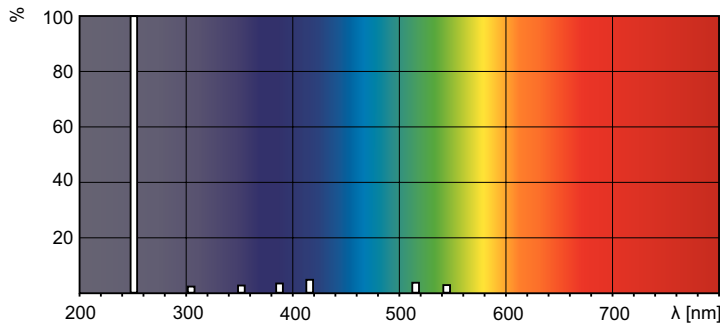

### Product data

<b>General Information</b>		<b>Lamp Current (Nom)</b>		3.06 A
Cap-Base	G5.4x17q	<b>Controls and Dimming</b>		
Operating Position	H45 [h45]	Dimmable	Yes	
<b>Light Technical</b>		<b>Product Data</b>		
Arc Length O (Nom)	1,400 mm	Order product name	TUV 230W XPT 20PK	
<b>Operating and Electrical</b>		Full product name	TUV 230W XPT 20PK	
Power Consumption	230 W	Full product code	871150021441605	

# TUV Dynapower system

Order code	928104005112
Material Nr. (12NC)	928104005112
Numerator - Quantity Per Pack	1
Net Weight (Piece)	0.443 kg
EAN/UPC - Product/Case	8711500214416

Numerator - Packs per outer box	20
EAN/UPC - Case	8711500214423

## Dimensional drawing

Product	D	O	C (max)
TUV 230W XPT 20PK	25 mm	1,400 mm	1,514 mm

## Photometric data

Spectral Power Distribution Colour - TUV 230W XPT 20PK