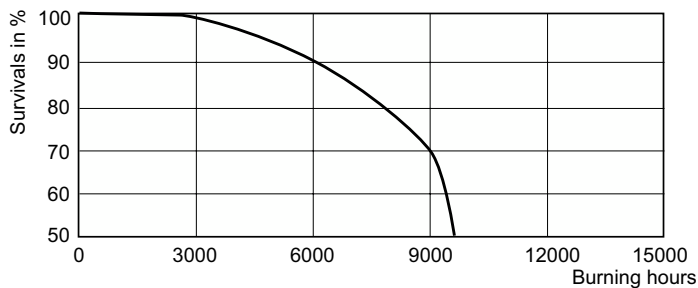

Lifetime

LDLE_SDW-TG_100W_825-Life expectancy diagram