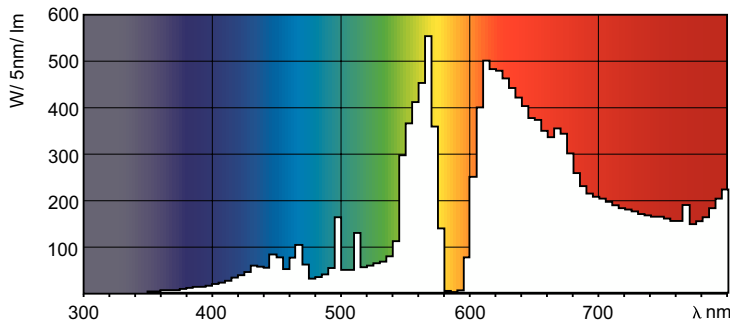

Photometric data

Spectral Power Distribution Colour - MST SDW-TG Mini 100W/825 GX12-11CT/12