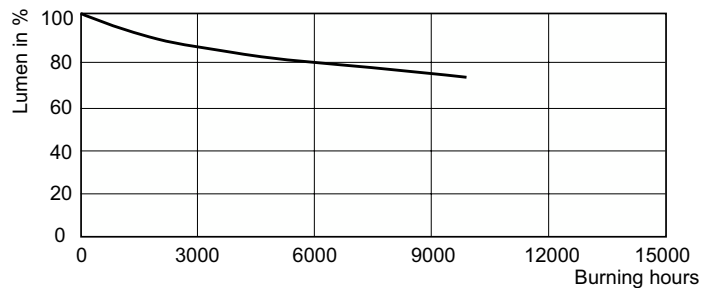

Lumen Maintenance Diagram - MST SDW-TG Mini 100W/825 GX12-11CT/12