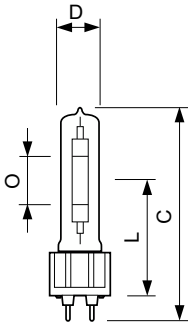

### Product data

General Information		Operating and Electrical	
Cap-Base	GX12-1	Power Consumption	102.0 W
Operating Position	UNIVERSAL [Any or Universal (U)]	Voltage (Nom)	91 V
Flux measurement reference	Sphere		
Life to 50% Failures (Nom)	10,000 hour(s)	Controls and Dimming	
		Dimmable	No
Light Technical		Mechanical and Housing	
Color Code	825 [CCT of 2500K]	Bulb Finish	Clear
Luminous Flux	5,300 lm	Bulb Material	Glass
Luminous Efficacy (rated) (Nom)	52 lm/W	Bulb Shape	T19
Color Designation	Golden White		
Chromaticity Coordinate X (Nom)	0.478	Approval and Application	
Chromaticity Coordinate Y (Nom)	0.415	Energy Consumption kWh/1000 h	102 kWh
Correlated Color Temperature (Nom)	2500 K	EPREL Registration Number	473402
Color rendering index (CRI)	82	Energy Efficiency Class	G
Arc Length O (Nom)	18 mm	Mercury (Hg) Content (Nom)	15.2 mg

# MASTER SDW-TG Mini

Mercury (Hg) Content (Max)	15.2 mg
<b>Product Data</b>	
Order product name	MST SDW-TG Mini 100W/825 GX12-11CT/12
Full product name	MST SDW-TG Mini 100W/825 GX12-11CT/12
Full product code	871150020233815
Order code	928158905131

## Dimensional drawing

Product	D (max)	D	O	L (min)	L (max)	L	C (max)
MST SDW-TG Mini	20 mm	0.75	18 mm	54.5 mm	57.5 mm	56 mm	110 mm
100W/825 GX12-1		inch					
1CT/12							