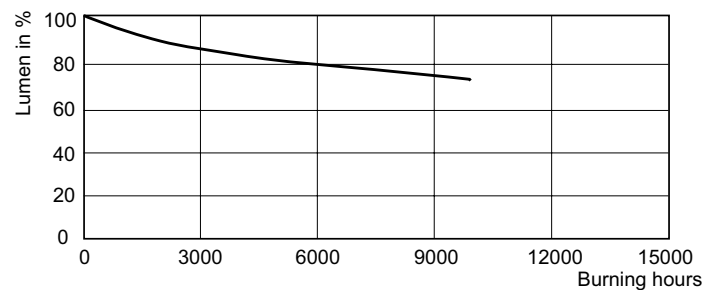

Lumen Maintenance Diagram - MST SDW-TG Mini 50W/825 GX12-1 1CT/12