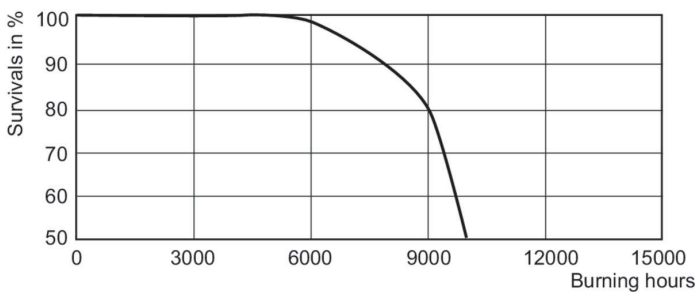

Lifetime

LDLE_SDW-TG_50W_825-Life expectancy diagram