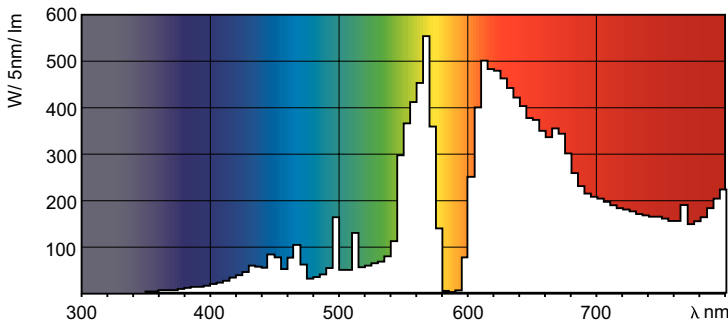

Photometric data

Spectral Power Distribution Colour - MST SDW-TG Mini 50W/825 GX12-1 1CT/12