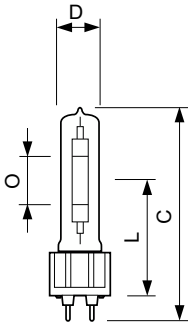

### Product data

General Information	
Cap-Base	GX12-1
Operating Position	UNIVERSAL [Any or Universal (U)]
Flux measurement reference	Sphere
Life to 50% Failures (Nom)	10,000 hour(s)

Light Technical	
Color Code	825 [CCT of 2500K]
Luminous Flux	2,400 lm
Luminous Efficacy (rated) (Nom)	44 lm/W
Color Designation	Golden White
Chromaticity Coordinate X (Nom)	0.478
Chromaticity Coordinate Y (Nom)	0.415
Correlated Color Temperature (Nom)	2500 K
Color rendering index (CRI)	81
Arc Length O (Nom)	14 mm

Operating and Electrical	
Power Consumption	54.0 W
Voltage (Nom)	85 V

Controls and Dimming	
Dimmable	No

Mechanical and Housing	
Bulb Finish	Clear
Bulb Material	Glass
Bulb Shape	T19

Approval and Application	
Energy Efficiency Class	G
Mercury (Hg) Content (Max)	5.7 mg
Mercury (Hg) Content (Nom)	5.7 mg
Energy Consumption kWh/1000 h	54 kWh

## Dimensional drawing

Product	D (max)	D	O	L (min)	L (max)	L	C (max)
MST SDW-TG Mini	20 mm	0.75	14.5	53.5 mm	56.5 mm	55 mm	103 mm
50W/825 GX12-1		inch	mm				
1CT/12							