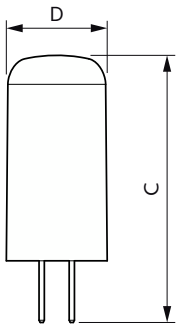

Dimensional drawing

Product	D	C
CorePro LEDcapsuleLV 1-10W G4 830	13 mm	35 mm

Photometric data

Spectral Power Distribution Colour - CorePro LEDcapsuleLV 1-10W G4 830

Light Distribution Diagram - CorePro LEDcapsuleLV 1-10W G4 830