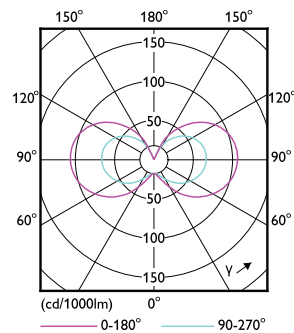

Product data

General Information	
Cap-Base	G4
Nominal lifetime	15,000 hour(s)
Switching Cycle	50,000
Lighting Technology	LED
Flux measurement reference	Sphere
Light Technical	
Color Code	830 [CCT of 3000K]
Beam Angle (Nom)	300 degree(s)
Luminous Flux	120 lm
Luminous Efficacy (rated) (Nom)	120.00 lm/W
Color Designation	White (WH)
Correlated Color Temperature (Nom)	3000 K
Color Consistency	<6
Color rendering index (CRI)	80
LLMF At End Of Nominal Lifetime (Nom)	70 %
Flickering value (PstLM) - Flickering value as per EN 61000-3-3	0.4
Stroboscopic effect visibility measure (SVM)	1

Dimensional drawing

Product	D	C
CorePro LEDcapsuleLV 1-10W G4 830	13 mm	35 mm

Photometric data

Spectral Power Distribution Colour - CorePro LEDcapsuleLV 1-10W G4 830

Light Distribution Diagram - CorePro LEDcapsuleLV 1-10W G4 830