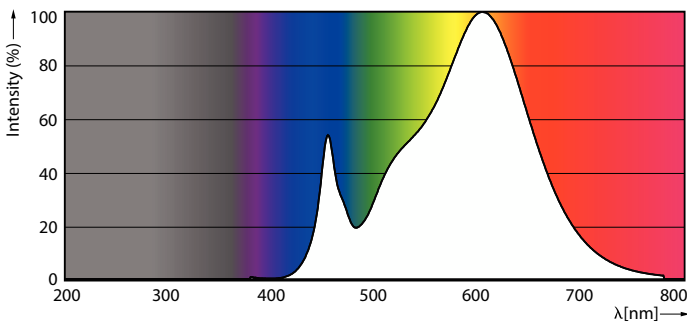

Photometric data

Spectral Power Distribution Colour - CorePro LEDcapsuleLV 1-10W G4 830