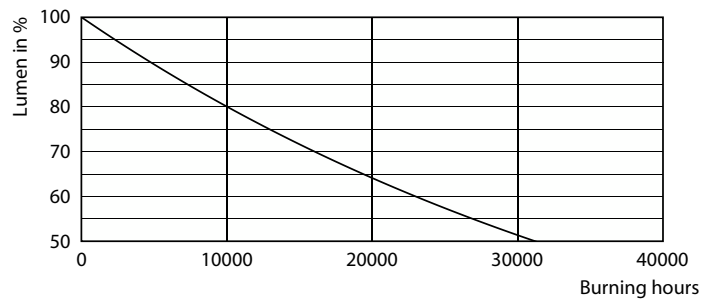

Product data

General Information	
Cap-Base	G4
Nominal lifetime	15,000 hour(s)
Switching Cycle	50,000
Lighting Technology	LED
Flux measurement reference	Sphere
Light Technical	
Color Code	830 [CCT of 3000K]
Beam Angle (Nom)	300 degree(s)
Luminous Flux	120 lm
Luminous Efficacy (rated) (Nom)	120.00 lm/W
Color Designation	White (WH)
Correlated Color Temperature (Nom)	3000 K
Color Consistency	<6
Color rendering index (CRI)	80
LLMF At End Of Nominal Lifetime (Nom)	70 %
Flickering value (PstLM) - Flickering value as per EN 61000-3-3	0.4
Stroboscopic effect visibility measure (SVM)	1

CorePro LEDcapsule LV

Photometric data

General uniform lighting - CorePro LEDcapsuleLV 1-10W G4 830

Lifetime

Life Expectancy Diagram

Lumen Maintenance Diagram - CorePro LEDcapsuleLV 1-10W G4 830