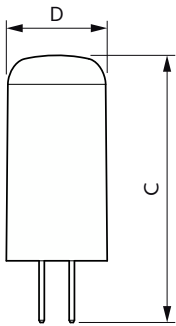

## Dimensional drawing

Product	D	C
CorePro LEDcapsuleLV 1.8-20W G4 830	13 mm	35 mm