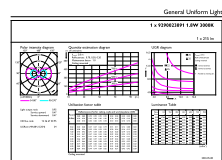

Photometric data

Light Distribution Diagram - CorePro LEDcapsuleLV 1.8-20W G4 830

General uniform lighting - CorePro LEDcapsuleLV 1.8-20W G4 830