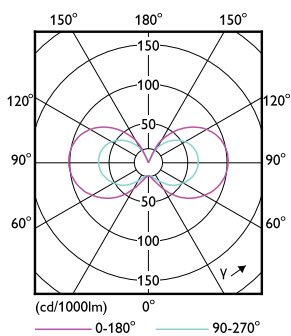

Photometric data

Light Distribution Diagram - CorePro LEDcapsuleLV 1.8-20W G4 830

General uniform lighting - CorePro LEDcapsuleLV 1.8-20W G4 830