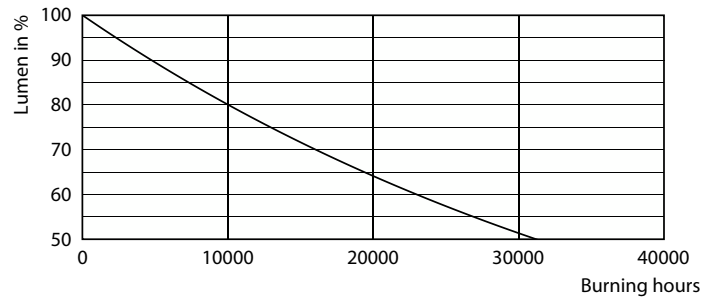

Lumen Maintenance Diagram - CorePro LEDcapsuleLV 1.8-20W G4 830