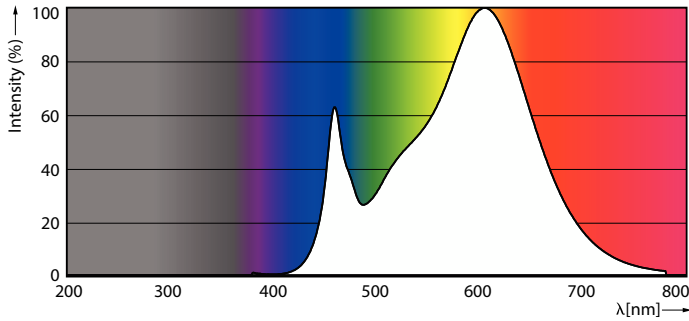

CorePro LEDcapsule LV

Photometric data

Spectral Power Distribution Colour - CorePro LEDcapsuleLV 1.8-20W G4 830