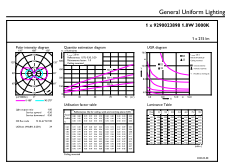

Dimensional drawing

Product	D	C
CorePro LEDcapsuleLV 1.8-20W GY6.35 830	13 mm	35 mm

Photometric data

General uniform lighting - CorePro LEDcapsuleLV 1.8-20W GY6.35 830

Spectral Power Distribution Colour - CorePro LEDcapsuleLV 1.8-20W GY6.35 830