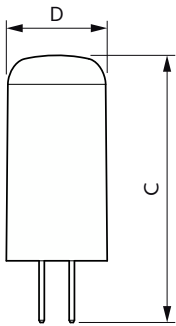

Product data

General Information		Photobiological safety according to EN 62471	
Cap-Base	GY6.35	RG1	
Nominal lifetime	15,000 hour(s)	Operating and Electrical	
Switching Cycle	50,000	Line Frequency	- Hz
Lighting Technology	LED	Input Frequency	- Hz
Flux measurement reference	Sphere	Power Consumption	1.8 W
Light Technical		Lamp Current (Nom)	260 mA
Color Code	830 [CCT of 3000K]	Wattage Equivalent	20 W
Beam Angle (Nom)	300 degree(s)	Starting Time (Nom)	0.5 s
Luminous Flux	215 lm	Warm-up time to 60% light	0.5 s
Luminous Efficacy (rated) (Nom)	119.00 lm/W	Power Factor (Fraction)	0.6
Color Designation	White (WH)	Voltage (Nom)	ac electronic 12 V
Correlated Color Temperature (Nom)	3000 K	Temperature	
Color Consistency	<6	T-Case Maximum (Nom)	80 °C
Color rendering index (CRI)	80	Controls and Dimming	
LLMF At End Of Nominal Lifetime (Nom)	70 %	Dimmable	No
Flickering value (PstLM) - Flickering value as per EN 61000-3-3	0.4		
Stroboscopic effect visibility measure (SVM)	1		

Application Conditions

can it be used in closed luminaires	No
-------------------------------------	----

Product Data

Order product name	CorePro LEDcapsuleLV 1.8-20W GY6.35 830
Full product name	CorePro LEDcapsuleLV 1.8-20W GY6.35 830
Full product code	871869976783900
Order code	929002389802
Material Nr. (12NC)	929002389802
Numerator - Quantity Per Pack	1
Net Weight (Piece)	0.008 kg
EAN/UPC - Product/Case	8718699767839
Numerator - Packs per outer box	12
EAN/UPC - Case	8718699767846

Dimensional drawing

Product	D	C
CorePro LEDcapsuleLV 1.8-20W GY6.35 830	13 mm	35 mm

Photometric data

General uniform lighting - CorePro LEDcapsuleLV 1.8-20W GY6.35 830

Spectral Power Distribution Colour - CorePro LEDcapsuleLV 1.8-20W GY6.35 830