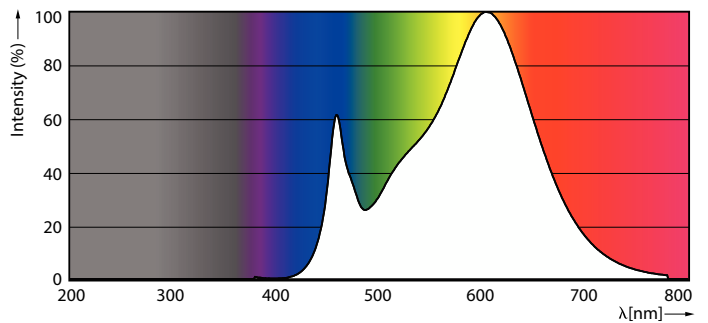

General uniform lighting - CorePro LEDcapsuleLV 1.8-20W GY6.35 830

Spectral Power Distribution Colour - CorePro LEDcapsuleLV 1.8-20W GY6.35 830