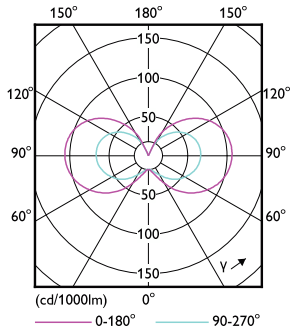

Product data

General Information		Photobiological safety according to EN 62471	
Cap-Base	GY6.35	RG1	
Nominal lifetime	15,000 hour(s)	Operating and Electrical	
Switching Cycle	50,000	Line Frequency	- Hz
Lighting Technology	LED	Input Frequency	- Hz
Flux measurement reference	Sphere	Power Consumption	1.8 W
Light Technical		Lamp Current (Nom)	260 mA
Color Code	830 [CCT of 3000K]	Wattage Equivalent	20 W
Beam Angle (Nom)	300 degree(s)	Starting Time (Nom)	0.5 s
Luminous Flux	215 lm	Warm-up time to 60% light	0.5 s
Luminous Efficacy (rated) (Nom)	119.00 lm/W	Power Factor (Fraction)	0.6
Color Designation	White (WH)	Voltage (Nom)	ac electronic 12 V
Correlated Color Temperature (Nom)	3000 K	Temperature	
Color Consistency	<6	T-Case Maximum (Nom)	80 °C
Color rendering index (CRI)	80	Controls and Dimming	
LLMF At End Of Nominal Lifetime (Nom)	70 %	Dimmable	No
Flickering value (PstLM) - Flickering value as per EN 61000-3-3	0.4		
Stroboscopic effect visibility measure (SVM)	1		

Dimensional drawing

Product	D	C
CorePro LEDcapsuleLV 1.8-20W GY6.35 830	13 mm	35 mm

Photometric data

General uniform lighting - CorePro LEDcapsuleLV 1.8-20W GY6.35 830

Spectral Power Distribution Colour - CorePro LEDcapsuleLV 1.8-20W GY6.35 830

CorePro LEDcapsule LV

Photometric data

Light Distribution Diagram - CorePro LEDcapsuleLV 1.8-20W GY6.35 830

Lifetime

Life Expectancy Diagram

Lumen Maintenance Diagram - CorePro LEDcapsuleLV 1.8-20W GY6.35 830